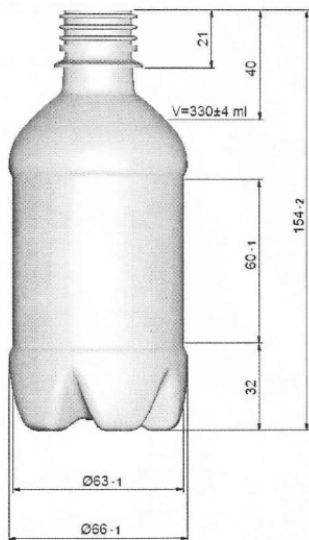

## Carla 330

### General info

Item no. (SKU):	
Family / Range:	<b>MISC</b>
Capacity:	<b>330ml</b>
Neck:	<b>28 PCO</b>
Weight:	<b>24</b>
Shape:	<b>Round</b>
Material:	<b>PET</b>
Colour:	<b>All Colours Available</b>
Print Areas:	
Country of Origin:	<b>Lithuania</b>

### Packaging Info

#### Packed in Boxes

Box Dimensions (mm):	<b>594 x 394 x 448</b>
Quantity per box (pcs):	
Boxes per pallet (pcs):	
Quantity per pallet (pcs):	
Net weight (kg):	
Gross weight (kg):	
Pallet height (mm):	<b>2400</b>